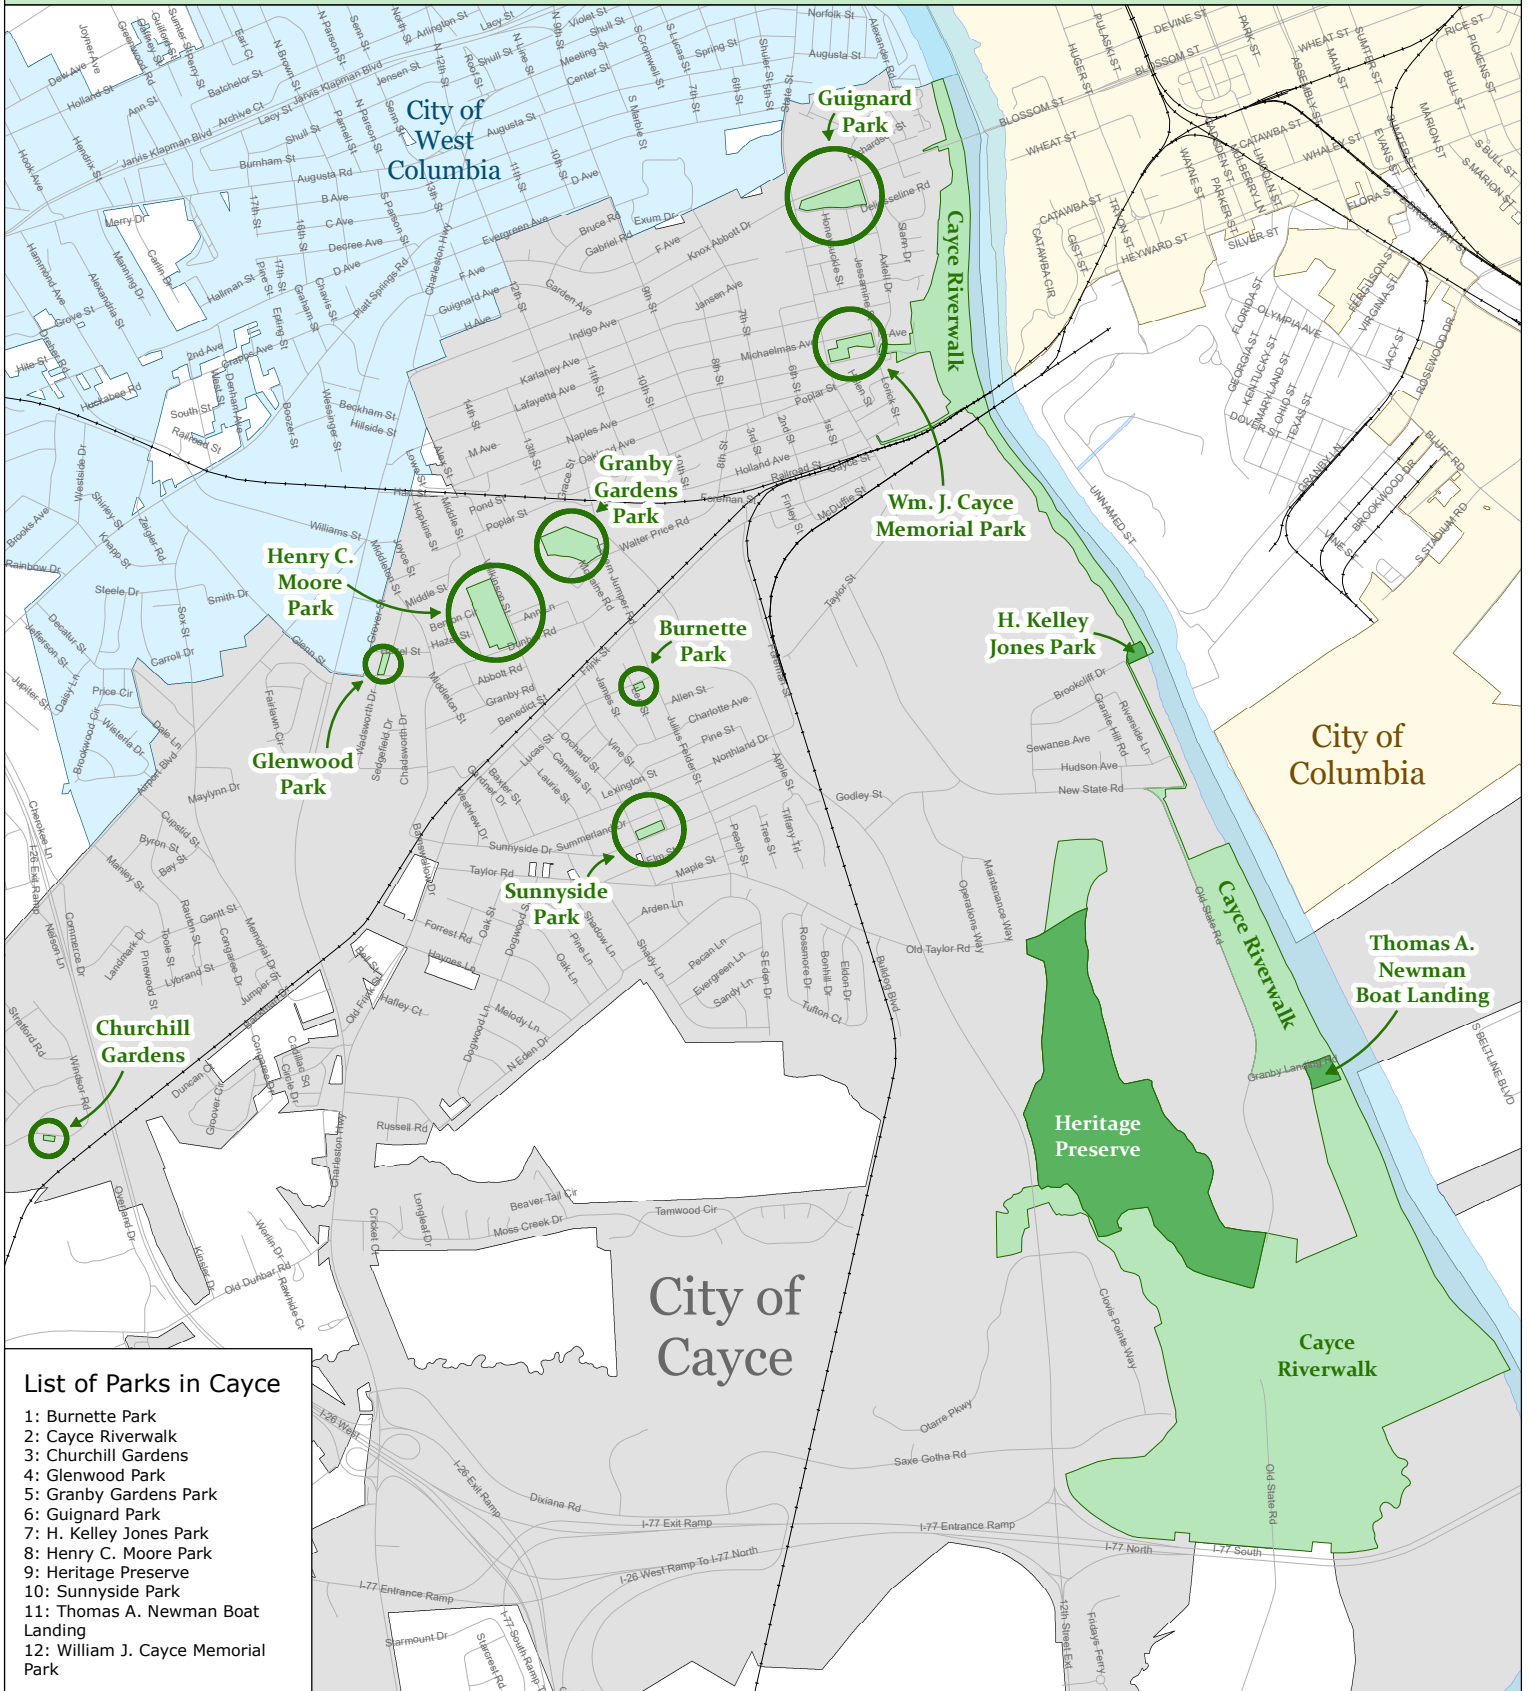

All Parks in the City of Cayce

Showing Park Names and Extents

List of Parks in Cayce

1. 1: Burnette Park
2. 2: Cayce Riverwalk
3. 3: Churchill Gardens
4. 4: Glenwood Park
5. 5: Granby Gardens Park
6. 6: Guignard Park
7. 7: H. Kelley Jones Park
8. 8: Henry C. Moore Park
9. 9: Heritage Preserve
10. 10: Sunnyside Park
11. 11: Thomas A. Newman Boat Landing
12. 12: William J. Cayce Memorial Park

Map Features

- Roads
- Railroads
- Congaree River

Municipal Boundaries

- City of Cayce
- City of Columbia
- City of West Columbia

Park Features

- Park Extents
- Parks co-located with the Riverwalk

Created by the City of Cayce, 2/28/2020.