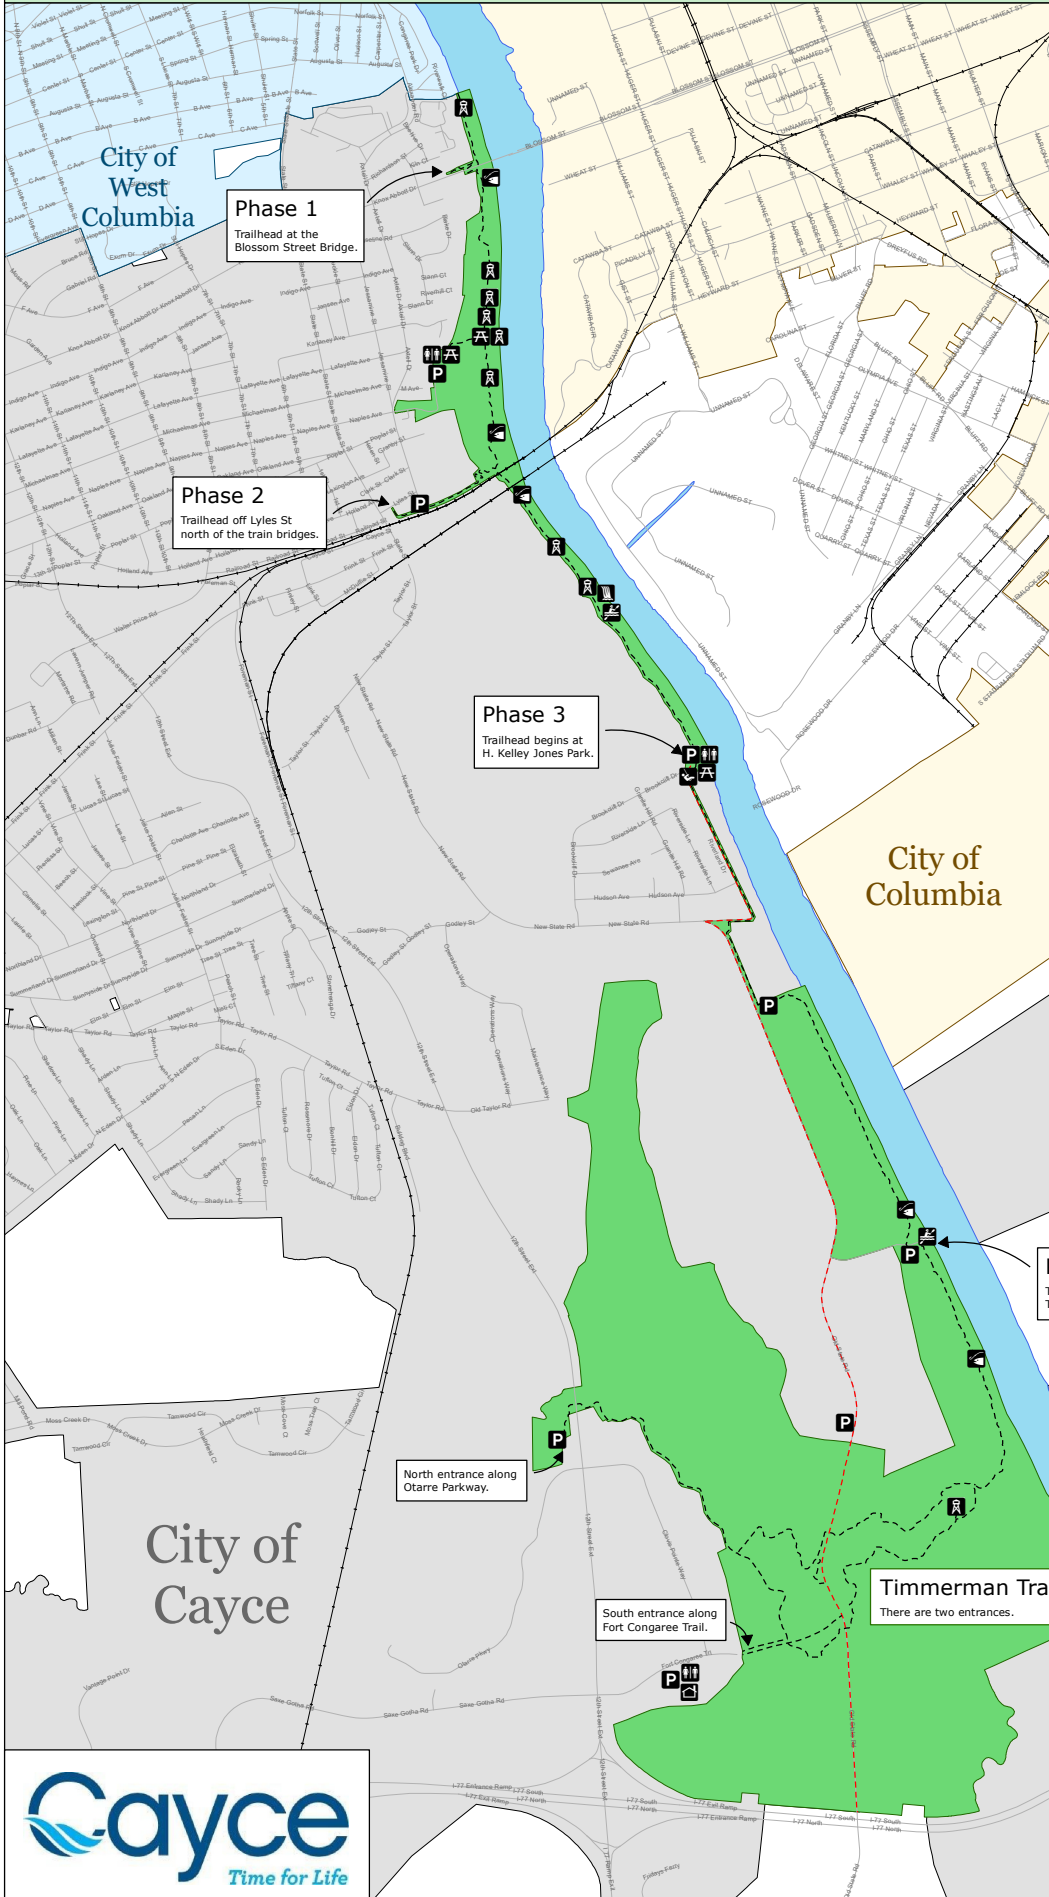

Cayce Riverwalk

Showing Riverwalk Trails and Park Features

- Roads
- Railroads
- Congaree River
- Municipal Boundaries**
 - City of Cayce
 - City of Columbia
 - City of West Columbia

Riverwalk Features

- Canoe Access
- Cayce Tennis Center
- Fishing Spot
- Granby Locks
- Overlook
- Parking Lot
- Picnic Tables
- Playground
- Restrooms
- Riverwalk Trails
- Riverwalk Bike Pathway
- Riverwalk Park Extent

DISCLAIMER: The City of Cayce disclaims all warranties and assumes no liabilities for any errors, omissions, or inaccuracies in the information provided regardless of how caused, or any decision made or action taken or not taken by any person in reliance upon any information or data furnished hereunder. Some features may not be fully georeferenced and vetted, and as such may not be positioned at their exact geographical coordinates. Portions of the data on this map were provided by Lexington County. For a complete copy of the Lexington County data disclaimer, please visit the following site: <https://lex-co.sc.gov/departments/planning-gis/gis-disclaimer>.

Created by the City of Cayce with assistance from the Columbia River Alliance, 2/28/2020.